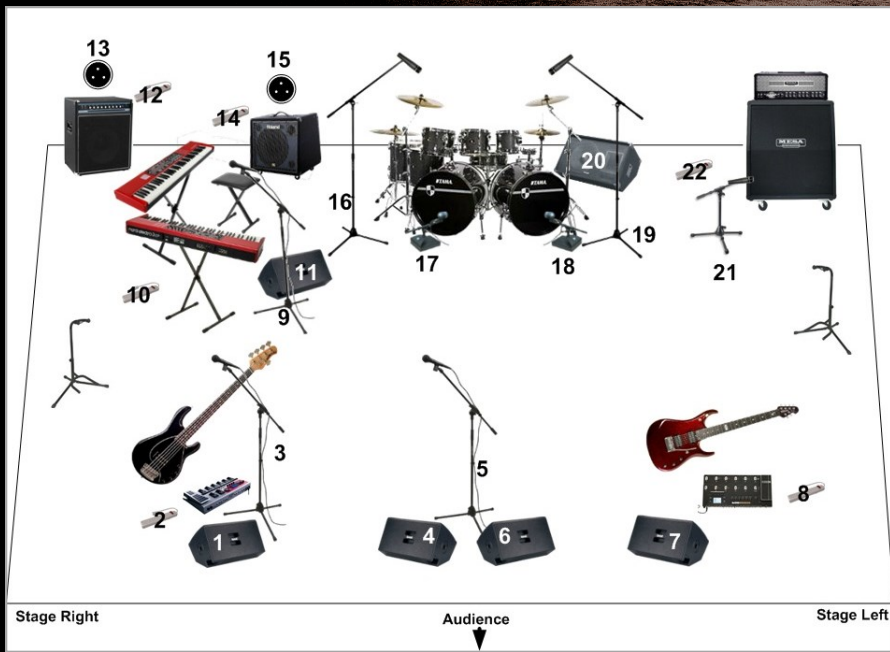

Music Samples

- <http://www.silent-nightmare.com>
- <http://www.reverbnation.com/silentnightmareband>

Stage Plot

Item # Description

- 1 Floor wedge monitor (bassist)
 - 2 Power supply for the bass pedal board
 - 3 Vocal mic (bassist)
 - 4 Floor wedge monitor (lead vocalist)
 - 5 Vocal mic (lead vocal)
 - 6 Floor wedge monitor (lead vocalist)
 - 7 Floor wedge monitor (guitarist)
 - 8 Power supply for the guitar pedal board
 - 9 Vocal mic (keyboardist)
 - 10 Power supply for two (2) keyboards
 - 11 Floor wedge monitor (keyboardist)
 - 12 Power supply for the bass amp
 - 13 Bass line (direct input box)
 - 14 Power supply for the keyboard amp
 - 15 Keyboard line (direct input box)
 - 16 Overhead mic
 - 17 Bass drum mic 1
 - 18 Bass drum mic 2
 - 19 Overhead mic
 - 20 Floor wedge monitor (drummer)
 - 21 Mic for the guitar amp
 - 22 Power supply for the guitar amp
- Drum rug (W x D): 6.5' x 5.3'